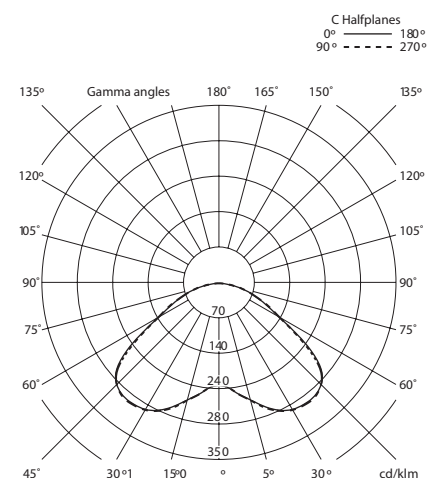

Amigo

Gonzalo Milá, Miguel Milá. 2009
Outdoor

AMIGO (Spanish for “friend”) is the first joint project from this father and son team, who exemplify two generations of Spanish design. A central opaque disc holds a light source surrounded by a translucent, vertical shade, that diffuses luminosity and produces a glare-free halo of filtered light. Its airtight resistance protects the electrical fittings and also prevents insects from getting in, so that it stays clean and maintains an even glow.

The design was commissioned by Santa & Cole as part of the remodelling of our headquarters in Belloch; it repeatedly comes into sight on pergolas and passageways, walls and ceilings. The Amigo wall lamp is an exercise of impeccable simplicity, where nothing is superfluous.

General description:

White metallic structure.
Cylindrical translucent methacrylate diffuser.
Suitable for Outlet Box (UL market).
Suitable for outdoor use.

Approximate weight (unpacked):

2,4 Kg / 5 lb

Technical information:

Light source included (dimmable):
Strip of LEDs

Rated input wattage: 40 W
Operating current: 700 mA
Colour Temp.: 2.700 K
CRI: 90
Lifetime: 40.000 h
Luminous flux: 708 lm

Built-in adjustable LED.
Suitable for dimming systems 1-10V. (External dimmer switch 1-10V not included).
Energy efficiency class (E.E.C): A++ ...A.
Suitable for outdoor use.
Always use this light source.

Input voltage: 90 ~ 305 Vac.
(50 Hz / 60 Hz). According to destination.