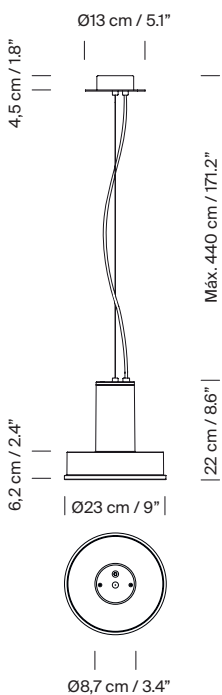

Arne S Domus

Santa & Cole Team. 2018
Pendant lamps

Regulations:

European version
UNE-EN 60598
UNE-EN 55015
UNE-EN 60529
UNE-EN 62031
UNE-EN 61000-3-2
UNE-EN 61347-2-13

American version
Damp locations
UL-1598
UL-8750
E-336377

Maintenance:

Clean with a smooth cloth. Do not use ammonia, solvents or abrasive cleaning products.

Others:

The lamp is delivered in one package.
The assembly instructions are delivered with the product.

Model:

Collection:

Pendant lamps