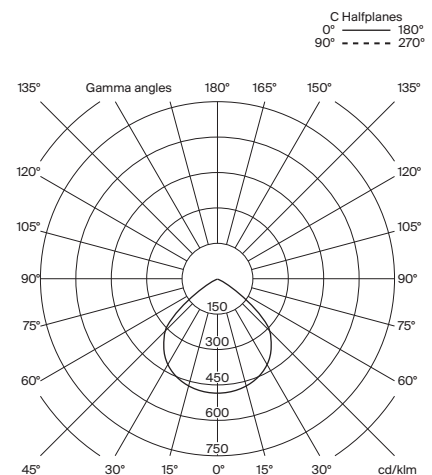

Technical information:

Light source included (dimmable)

COB LED

Rated input wattage: 28 W

Operating current: 700 mA

CCT: 2.700 K

CRI: 90

Lifetime: 40.000 h

Luminous flux: 2.471 lm

Built-in dimmable LED.

European version: suitable for dimming 1-10V / DALI. Not included external dimmer switch 1-10V / DALI.

American version: suitable for dimming 1-10V. Not included external dimmer switch 1-10V.

Suitable for outdoor use.

Input voltage: 90 ~ 305 Vac.

(50 Hz / 60 Hz). According to destination