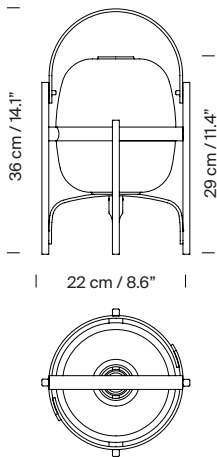

Maintenance:

Clean with a smooth cloth. Do not use ammonia, solvents or abrasive cleaning products.

Others:

The lamp is delivered in one package.
The assembly instructions are delivered with the product.

Model: