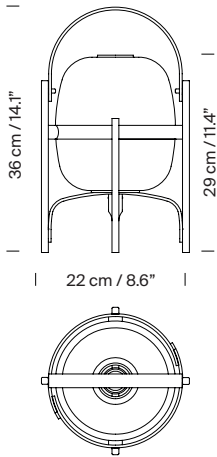

Model:

Collection:
Table lamps

Pendant lamps

Wall lamps (Outdoor)

Outdoor lamps