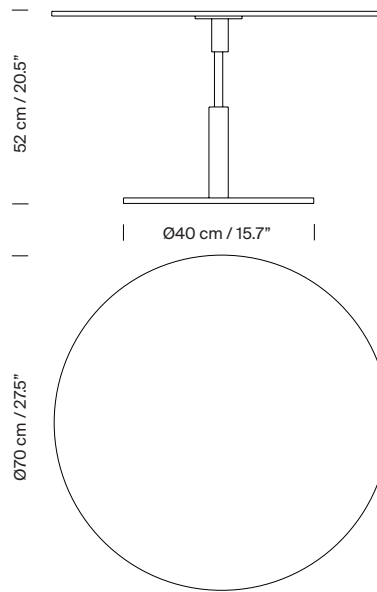

Model B: Diana baja

Collection:

Table lamps

Floor lamps

Tables