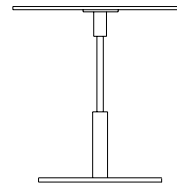

## Diana

Federico Correa, Alfonso Milá, Miguel Milá. 1991  
Tables

Diana alta

A

Diana baja

B

CE

Devised at the same time as its sister product the Diana lamp, this side table helped to improve the arrangement in the office of Barcelona's mayor, lending it a more prestigious appearance, although without being ostentatious. A smooth balance between tradition and modernity where everything boils down to proportion, with two different table top heights and diameters.

### General description:

Auxiliary table.

Satin nickel structure.

Safety glass top.

Manufactured in two sizes:

(A) Diana alta: Ø 58 x h 62 cm / Ø 22.8" x h 24.4"

(B) Diana baja: Ø 70 cm x h 52 cm / Ø 27.5" x h 20.5"

### Approximate weight (unpacked):

(A) Diana alta: 17 Kg / 37 lb

(B) Diana baja: 21 Kg / 46 lb