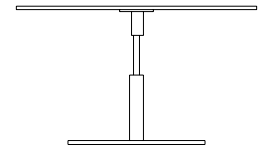

## Diana

Federico Correa, Alfonso Milá, Miguel Milá. 1991  
Tables

Diana alta

A

Diana baja

B

CE

Devised at the same time as its sister product the Diana lamp, this side table helped to improve the arrangement in the office of Barcelona's mayor, lending it a more prestigious appearance, although without being ostentatious. A smooth balance between tradition and modernity where everything boils down to proportion, with two different table top heights and diameters.

### General description:

Auxiliary table.

Satin nickel structure.

Safety glass top.

Manufactured in two sizes:

(A) Diana alta: Ø 58 x h 62 cm / Ø 22.8" x h 24.4"

(B) Diana baja: Ø 70 cm x h 52 cm / Ø 27.5" x h 20.5"

### Approximate weight (unpacked):

(A) Diana alta: 17 Kg / 37 lb

(B) Diana baja: 21 Kg / 46 lb