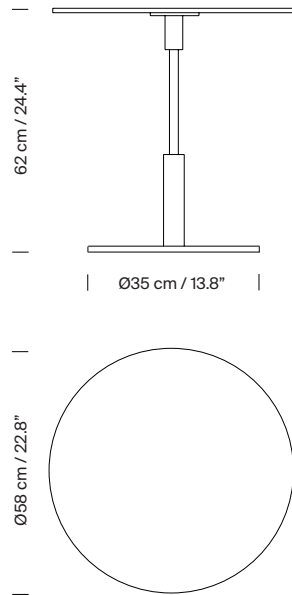

Diana

Federico Correa, Alfonso Milá, Miguel Milá. 1991
Tables

Model A: Diana alta