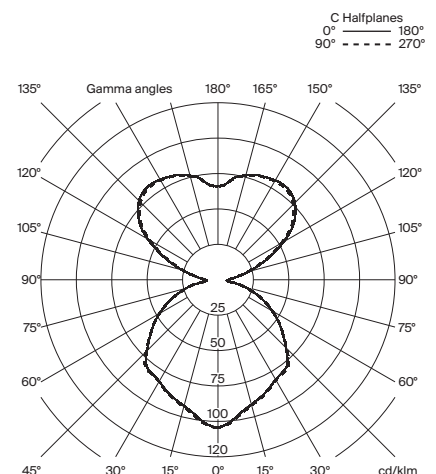

GT1000 / GT1500

Santa & Cole Team. 2011
Pendant lamps

Lampshade:

A

The GT1000 and GT1500 are voluminous pendant lamps with ribbon shades, especially designed for projects with expansive spaces. Both lamps feature a large translucent disc that hides the powerful dimmable LED plate and pleasantly diffuses the light.

This is a colourful family that varies in size without altering its essence, creating rich luminous tones. With the light on, the shade provides a warm light, rich in nuances. With the light off, this lamp is a sculptural statement piece that enhances the room.

General description:

Capsule with LED module, translucent white diffuser and heat sink with matte black finish.
Natural, red-amber or black ribbon lampshade and tile, mustard or green Raw Color ribbon.
Black metallic circular canopy.

Lampshades:

(A): upper Ø 90 cm / 35.4" x lower Ø 100 cm / 39.3" x h. 44 cm / 17.3".

Lower disk in white translucent PVC: Ø 83 cm. / 32.7".

(B): upper Ø 133 cm / 7.5" x lower Ø 150 cm / 59.1" x h. 74 cm / 29.1".

Lower disk in white translucent PVC: Ø 125 cm / 49.2".

Electric cable length: 8 m / 315"

Suitable for Junction Box (American version).

Approximate weight (unpacked):

(A) GT1000: 12 Kg / 26.5 lb

(B) GT1500: 17 Kg / 37.5 lb

Technical information:

Light source included (dimmable).

Module of 64 LEDs

Rated input wattage: 78 W

Operating current: 1.400 mA

CCT: 2.700 K

CRI: 90

Lifetime: 40.000 h

Luminous flux: 6.340 lm

Built-in adjustable LED.

Suitable for dimming 1-10V.

Not included external dimmer switch 1-10V.

Suitable only for indoor use.

Always use this light source.

Input voltage : 100 ~ 277 Vac.

(50 Hz / 60 Hz). According to destination.