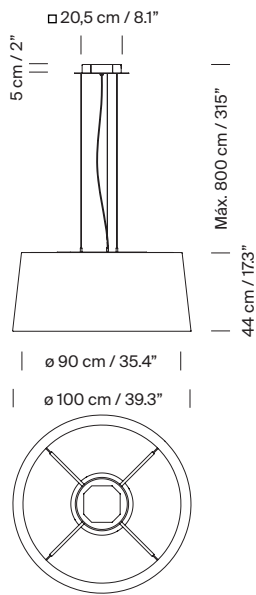

GT1000 / GT1500

Santa & Cole Team. 2011
Pendant lamps

Regulations:

European version
UNE-EN 60598
UNE-EN 55015
UNE-EN 62031
UNE-EN 61000-3-2
UNE-EN 60529
UNE-EN 61347-2-13

American version
Dry location only
UL-1598
UL-8750
E-336377

Maintenance:

Clean with a smooth cloth. Do not use ammonia, solvents or abrasive cleaning products.

Others:

The lamp is delivered in different packages.
The assembly instructions are delivered with the product.

Model A: GT1000