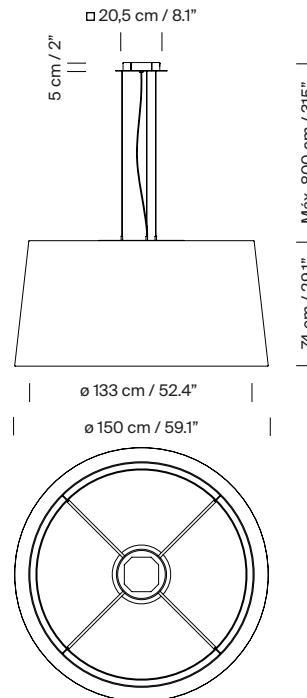

Model A: GT1500

Collection:

Table lamps

Floor lamps

Pendant lamps

Wall lamps