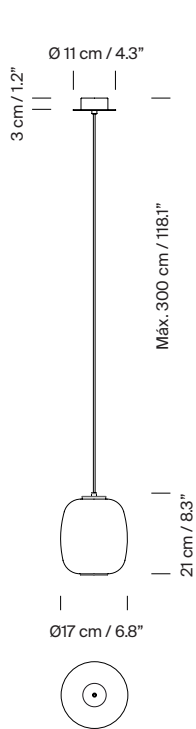

Model B: Globo Cestita

Collection:
Table lamps

Pendant lamps

Wall lamps (Outdoor)

Outdoor lamps