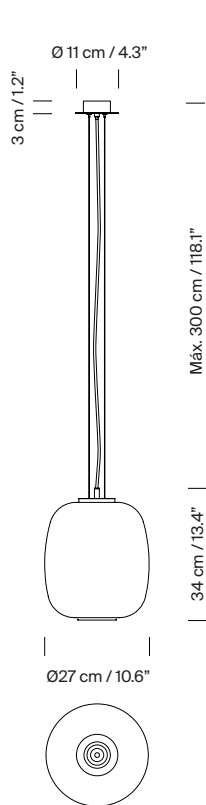

Regulations:

CE
UNE-EN 60598
UNE-EN 55015
UNE-EN 60529

UL

Dry location only
UL-1598
E-353545

Maintenance:

Clean with a smooth cloth. Do not use ammonia, solvents or abrasive cleaning products.

Others:

The lamp is delivered in one package.
The assembly instructions are delivered with the product.

Model A: Globo Cesta