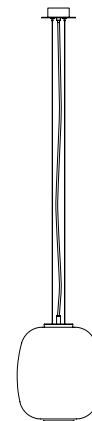

Globo Cesta

Globo Cestita

A

B

Strolling through Barcelona in the 1960s, designer Miguel Milá found an abandoned opal globe in front of a glass factory. He picked it up, and over the years, it became the heart of this large family. As its name suggests, Cesta (Spanish for “basket”), was designed to hold this fragile piece.

Freed from its structure, the opal glass now shines on its own, maintaining the elegance of a classic with a contemporary presence.

The Cesta family is made up of the Cesta, Cestita, Cestita Batería, Cesta Exterior, Cestita Alubat, Cesta Metálica, and Cestita Metálica table lamps, the Wally Cesta and Wally Cestita wall lamp, and the Globo Cesta and Globo Cestita pendant lamps, symbols of Mediterranean warmth and well-being. These masterpieces by Miguel Milá are part of our Design Classics collection, a series of objects created throughout the Modernist era.

General description:

White opal glass lampshade.
Black metallic circular canopy.
Suitable for side entry adaptor.
Junction Box adaptor included Ø 11,7 cm / 4.6” (UL market).
Electric cable length: 3 m / 118.1”

Approximate weight (unpacked):

(A) Globo Cesta: 2,7 kg / 5.9 lb
(B) Globo Cestita: 1,1 kg / 2.4 lb

Technical information:

Light source included (CE market):
(A)
LED bulb: 12 W / 1.521 lm / 2700K
E27 - E26 / Max. hgt. 130 mm / 5.1” / Max. power 75 W
Maximum bulb diameter: 70 mm / 2.7”