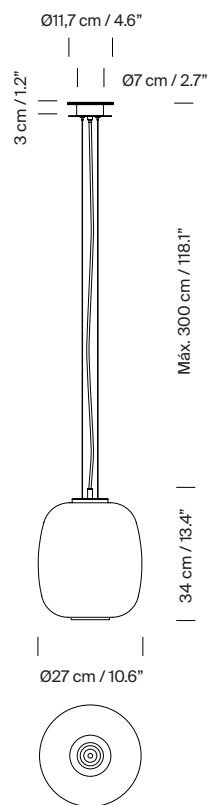

Regulations:

CE
UNE-EN 60598
UNE-EN 55015
UNE-EN 60529

UL

Dry location only
UL-1598
E-353545

Maintenance:

Clean with a smooth cloth. Do not use ammonia, solvents or abrasive cleaning products.

Others:

The lamp is delivered in one package.
The assembly instructions are delivered with the product.

Model A: Globo Cesta