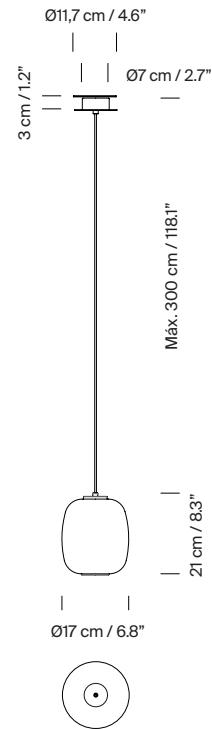

Model B: Globo Cestita

Collection:
Table lamps

Pendant lamps

Wall lamps (Outdoor)

Outdoor lamps