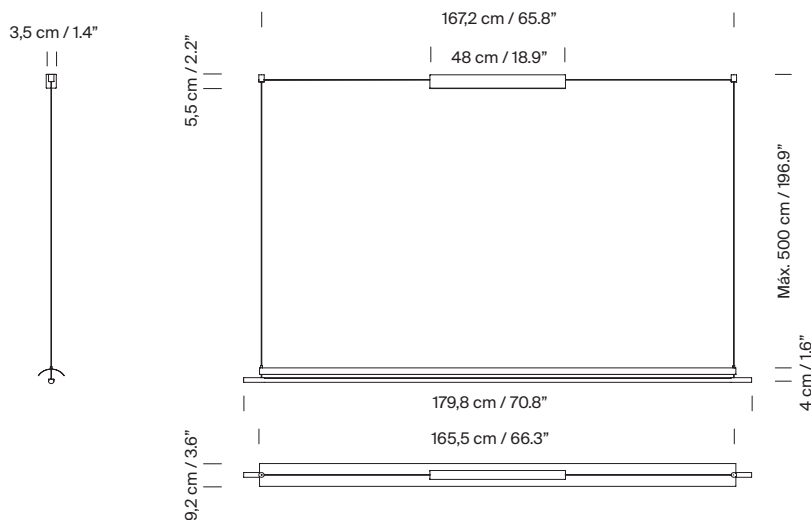

Lámina 165

Antoni Arola. 2018
Pendant Lamp

Regulations:

European version
UNE-EN 60598
UNE-EN 55015
UNE-EN 60529

American version

UL-1598
UL-8750
E-336377

Dry location only

Maintenance:

Clean with a smooth cloth. Do not use ammonia, solvents or abrasive cleaning products.

Others:

The lamp is delivered in one package.
The assembly instructions are delivered with the product.

Model (European version):