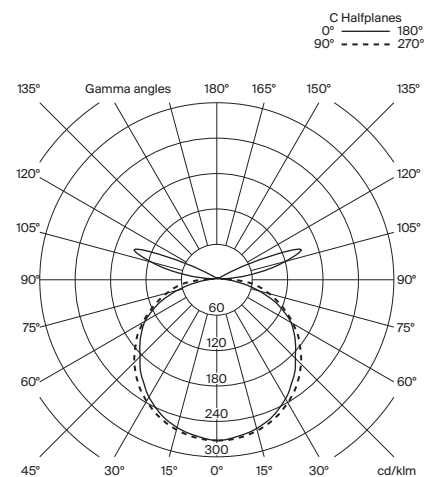

Lámina 165

Antoni Arola. 2018
Pendant Lamp

SANTA & COLE

A line of light and a thin metal sheet create a soft and effective diffusion. Lámina exploits the virtues of reflected light with simple, clean lines in varying shades and sizes, laid bare and fully exposed.

This pendant lamp fascinates the eye with the elegance of its curve and soothing light. In 1907, painter Mariano Fortuny Madrazo prolifically used reflective lighting, which he deemed essential to achieve the right colour, with his iconic homonymous lamp.

General description:

White grey metallic shade with glossy finish (exterior).
Black metal structure with matte finish.
Polycarbonate diffuser.
Electric cable length: 5 m / 196.9"

Approximate weight (unpacked):

(E) Lámina 165: 3,8 Kg / 8.4 lb

Technical information:

Light source included (dimmable).
LED module

Rated input wattage: 54 W
Operating current: 1400 mA
CCT: 2.700K
CRI: 90
Lifetime: 40.000 h
Luminous flux: 1.979 lm

Built-in LED.

European version: suitable for dimming 0-10V / DALI. Not included external dimmer switch 0-10V / DALI.
American version: suitable for dimming 1-10V. Not included external dimmer switch 1-10V.

Suitable only for indoor use.
Always use this light source.

Input voltage: 110 ~ 277 Vac.
(50 Hz / 60 Hz). According to destination.