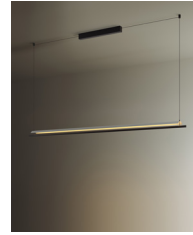

## Lámina 165

Antoni Arola. 2018  
Pendant Lamp

A line of light and a thin metal sheet create a soft and effective diffusion. Lámina exploits the virtues of reflected light with simple, clean lines in varying shades and sizes, laid bare and fully exposed.

### General description:

White grey metallic shade with glossy finish (exterior).

Black metal structure with matte finish.

Polycarbonate diffuser.

Electric cable length: 5 m / 196.9"

### Collection:

Table lamps

Floor lamps

Pendant lamps

Lámina 45

Lámina 45

Lámina 165

Lámina 45 / 85