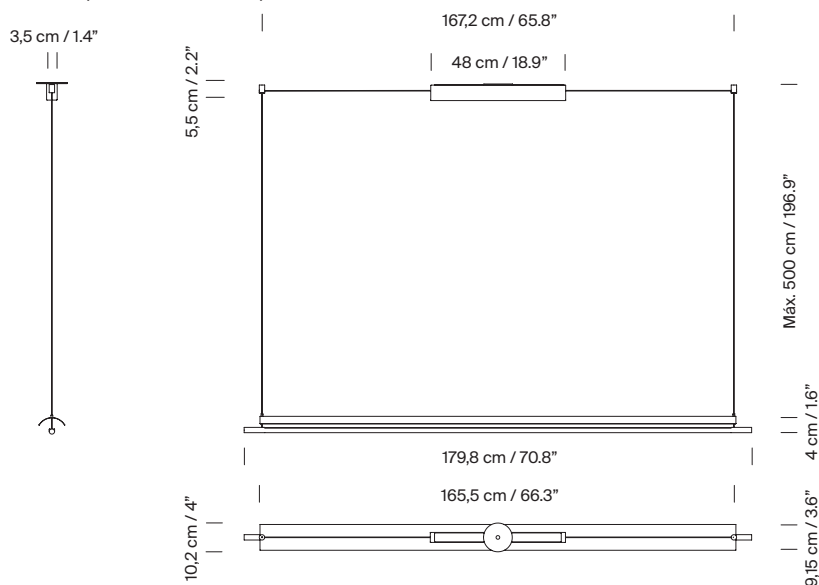

Model (American version):