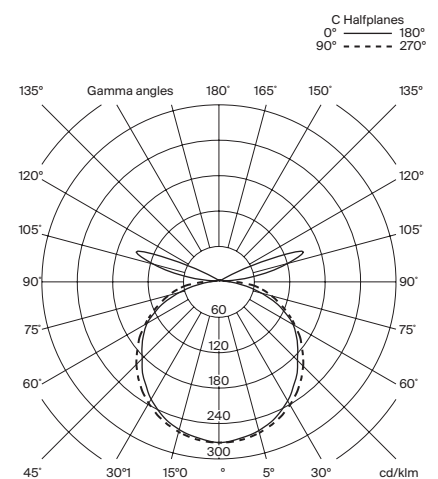

Lámina 165

Antoni Arola. 2018
Pendant Lamp

A line of light and a thin metal sheet create a soft and effective diffusion. Lámina exploits the virtues of reflected light with simple, clean lines in varying shades and sizes, laid bare and fully exposed.

This pendant lamp fascinates the eye with the elegance of its curve and soothing light. In 1907, painter Mariano Fortuny Madrazo prolifically used reflective lighting, which he deemed essential to achieve the right colour, with his iconic homonymous lamp.

General description:

White grey metallic shade with glossy finish (exterior).

Black metal structure with matte finish.

Polycarbonate diffuser.

Electric cable length: 5 m / 196.9"

Approximate weight (unpacked):

(E) Lámina 165: 3,8 Kg / 8.4 lb

Technical information:

Light source included (dimmable).

LED module

Rated input wattage: 54 W

Operating current: 1400 mA

CCT: 2.700K

CRI: 90

Lifetime: 40.000 h

Luminous flux: 1.979 lm

Built-in LED.

European version: suitable for dimming 0-10V / DALI. Not included external dimmer switch 0-10V / DALI.

American version: suitable for dimming 1-10V. Not included external dimmer switch 1-10V.

Suitable only for indoor use.

Always use this light source.

Input voltage: 100 ~ 277 Vac.

(50 Hz / 60 Hz). According to destination.