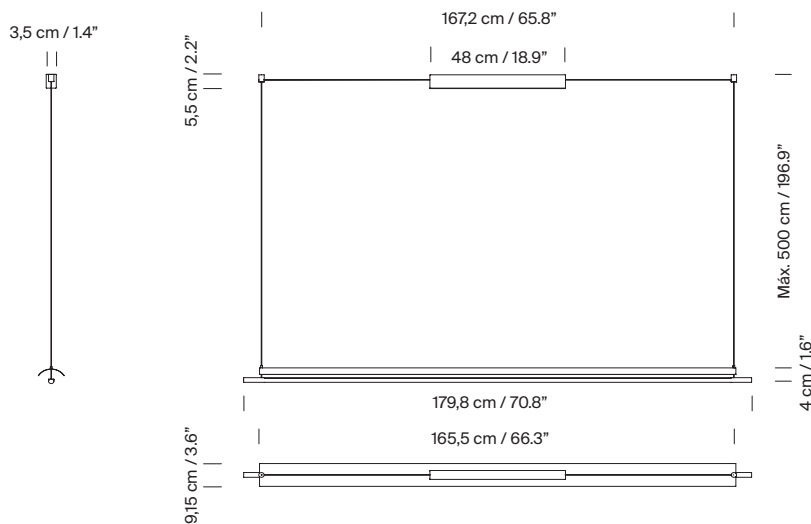

Lámina 165

Antoni Arola. 2018
Pendant Lamp

Regulations:

European version
UNE-EN 60598
UNE-EN 55015
UNE-EN 60529

American version

UL-1598
UL-8750
E-336377

Dry location only

Maintenance:

Clean with a smooth cloth. Do not use ammonia, solvents or abrasive cleaning products.

Others:

The lamp is delivered in one package.
The assembly instructions are delivered with the product.

Model (European version):