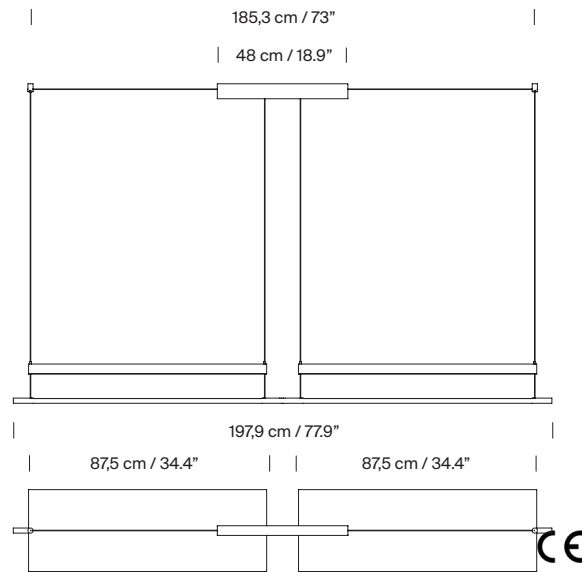

General description:

White grey metallic shade with glossy finish (exterior).

Black metal structure with matte finish.

Polycarbonate diffuser.

Electric cable length: 5 m / 196.9"

Approximate weight (unpacked):

The assembly instructions are delivered with the product.

Lámina 45 / 85

Antoni Arola. 2018
Pendant Lamp

Modelo A: Lámina 45

Modelo B: Sistema Lámina 45 2 módulos

CE

UL US

Examples of composition

3 modules (A + B)

4 modules (A + 2B)

Lámina 45 / 85

Antoni Arola. 2018
Pendant Lamp

Modelo A: Lámina 45

Modelo B: Sistema Lámina 45 2 módulos

Examples of composition

3 modules (A + B)