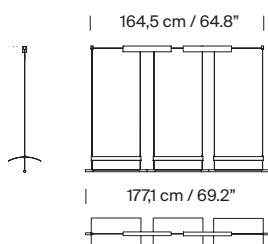

Examples of composition

3 modules (A + B)