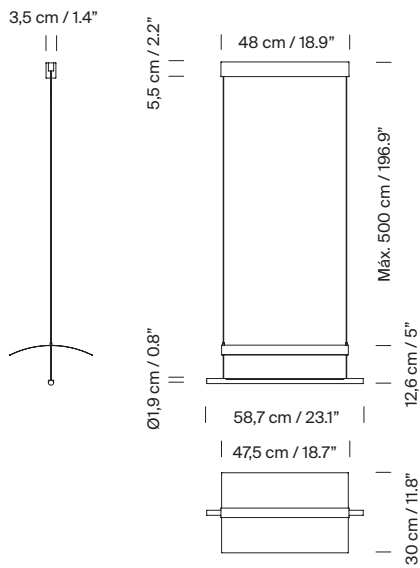

General description:

White grey metallic shade with glossy finish (exterior).

Black metal structure with matte finish.

Polycarbonate diffuser.

Electric cable length: 5 m / 196.9"

Approximate weight (unpacked):

(A) Lámina 45: 2,8 Kg / 6.2 lb

(B) Sistema Lámina 45: 4 Kg / 8.8 lb

(C) Lámina 85: 3,7 Kg / 8.2 lb

(D) Sistema Lámina 85: 5,9 Kg / 13 lb

Technical information:

Light source included (dimnable).

(A) LED strip

(50 Hz / 60 Hz). According to destination.

Lámina 45 / 85

Antoni Arola. 2018
Pendant Lamp

Model A: Lámina 45

Model E: Lámina 85

Regulations:

CE
UNE-EN 60598
UNE-EN 55015
UNE-EN 60529

UL

The assembly instructions are delivered with the product.

Lámina 45 / 85

Antoni Arola. 2018
Pendant Lamp

Modelo A: Lámina 45

Modelo B: Sistema Lámina 45 2 módulos

CE

UL US

Examples of composition