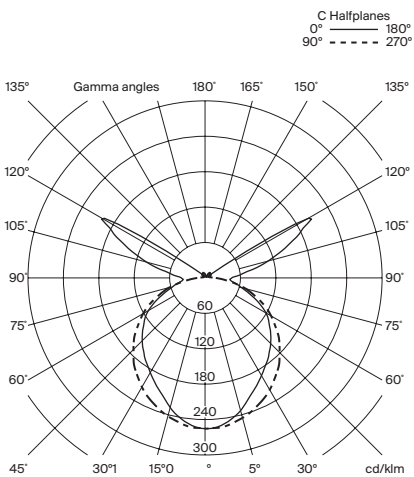

(50 Hz / 60 Hz). According to destination.

Lámina 45 / 85

Antoni Arola. 2018
Pendant Lamp

Model A: Lámina 45

Model E: Lámina 85

Regulations:

CE
UNE-EN 60598
UNE-EN 55015
UNE-EN 60529

UL