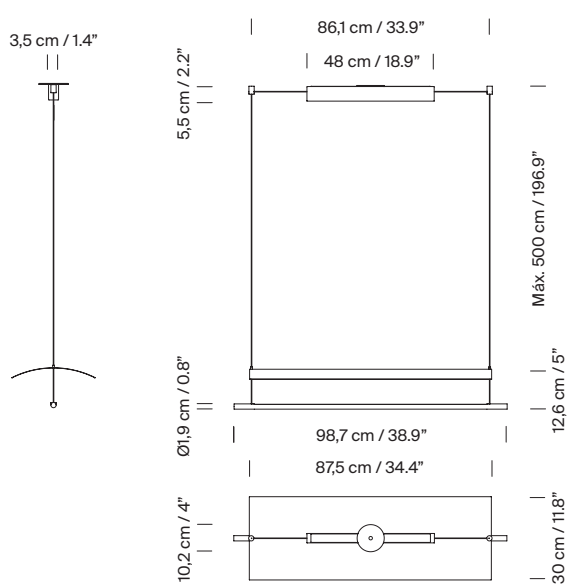

General description:

White grey metallic shade with glossy finish (exterior).

Black metal structure with matte finish.

Polycarbonate diffuser.

Electric cable length: 5 m / 196.9"

Approximate weight (unpacked):

The assembly instructions are delivered with the product.

Lámina 45 / 85

Antoni Arola. 2018
Pendant Lamp

Modelo A: Lámina 45

Modelo B: Sistema Lámina 45 2 módulos

CE

UL US

Examples of composition

3 modules (A + B)

4 modules (A + 2B)

Lámina 45 / 85

Antoni Arola. 2018
Pendant Lamp

Modelo A: Lámina 45

Modelo B: Sistema Lámina 45 2 módulos

Examples of composition

3 modules (A + B)