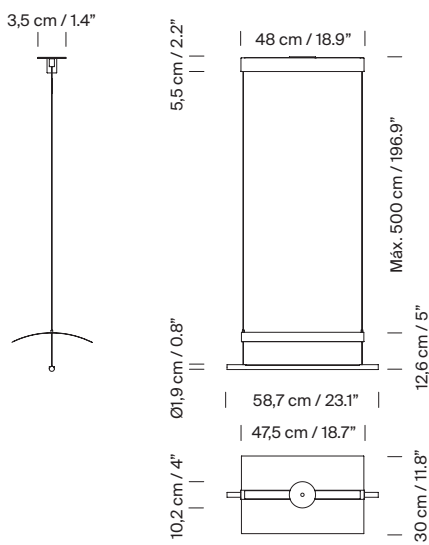

General description:

White grey metallic shade with glossy finish (exterior).

Black metal structure with matte finish.

Polycarbonate diffuser.

Electric cable length: 5 m / 196.9"

Approximate weight (unpacked):

The assembly instructions are delivered with the product.

Lámina 45 / 85

Antoni Arola. 2018
Pendant Lamp

Modelo A: Lámina 45

Modelo B: Sistema Lámina 45 2 módulos

CE

UL US

Examples of composition

3 modules (A + B)

4 modules (A + 2B)

Lámina 45 / 85

Antoni Arola. 2018
Pendant Lamp

Modelo A: Lámina 45

Modelo B: Sistema Lámina 45 2 módulos

Examples of composition

3 modules (A + B)