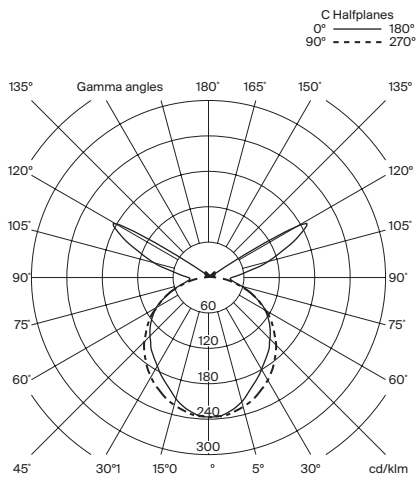

Lámina 45 / 85

Antoni Arola. 2018
Pendant Lamp

Model A: Lámina 45