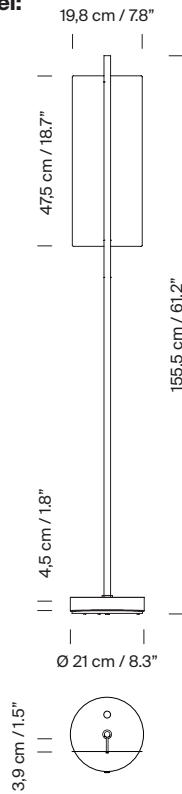

Lámina 45

Antoni Arola. 2023
Floor Lamp

Maintenance:

Clean with a smooth cloth. Do not use ammonia, solvents or abrasive cleaning products.

Others:

The lamp is delivered in one package.

The assembly instructions are delivered with the product.

Model:

Collection:

Table lamps

Floor lamps

Pendant lamps

Wall lamps