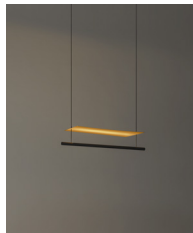

General description:

Anodized aluminum shade with matt gold finish.
Black metal structure with matte finish.
Polycarbonate diffuser.
Dimmer and switch incorporated into the luminaire.
Electric cable length: 2,5 m / 98.4"

Model:

Collection:

Table lamps

Floor lamps

Pendant lamps

Wall lamps

Lámina Dorada 45

Lámina Dorada 45