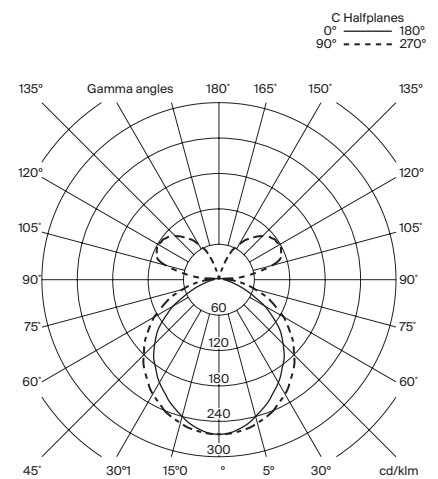

General description:

White gray metallic shade with glossy finish (exterior).

Black metal structure with matte finish.

Polycarbonate diffuser.

Electric cable length: 5 m / 196.9"

Approximate weight (unpacked):

Lámina Mayor: 12,3 Kg / 27.1 lb

Technical information:

Light source included (dimmable).

LED strip

Rated input wattage: 44 W

Operating current: 1050 mA

CCT: 2.700K

CRI: 90

(50 Hz / 60 Hz). According to destination.

Lámina Mayor

Antoni Arola. 2018
Pendant Lamp

Regulations:

CE
UNE-EN 60598
UNE-EN 55015
UNE-EN 60529

UL

UL-1598

UL-8750