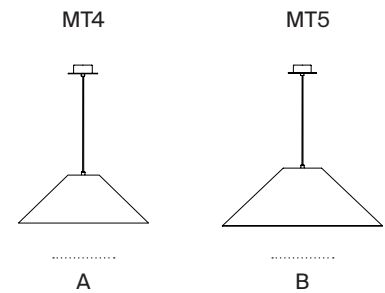

Sísísí Cónicas Planas

Gabriel Ordeig Cole. 1987

Pendant lamps

SANTA & COLE

A precious object that offers high-quality illumination and captivates through its warm reflections. Its two vertical spotlights on either side of the plate produce a sense of volume that enriches the room.

Made in two sizes, small and large, and in two different colours, white or intense red, the nuances of the lacquered surface are revealed when switched on while its sculptural dignity prevails when turned off.

General description:

Stitched beige parchment or white parchment lampshade.

Circular metallic canopy satin nickel or textured white, black finished for a simple lamp socket.

Suitable for side entry adaptor.

Electric cable length: 3 m / 118.1"

Junction Box adaptor included Ø 11,7 cm / 4.6" (UL market).

Approximate weight (unpacked):

(A) Sísísí Cónicas Planas MT4: 0,5 kg / 1.1 lb

(B) Sísísí Cónicas Planas MT5: 0,7 Kg / 1.5 lb

Technical information:

Recommended light source:

LED bulb

(A) LED bulb: 4,5 W / 470 lm / 2700 K / A++ (subject to updates in LED technology)

E27 - E26 / Max. hgt. 105 mm / 4.1" /Max. power: 60 W

(B) LED bulb: 12 W / 1.521 lm / 2700 K / A++ (subject to updates in LED technology)

E27 - E26 / Max. hgt. 105 mm / 4.5" /Max. power: 60 W

Light source not included.

Compatible with bulbs of the Energy efficiency class (C.E.E): A++ ... E.

Suitable only for indoor use.

Always use the light source recommended or equivalent.

Input voltage: 110, 120, 130 Vac.

(50 Hz / 60 Hz). According to destination.