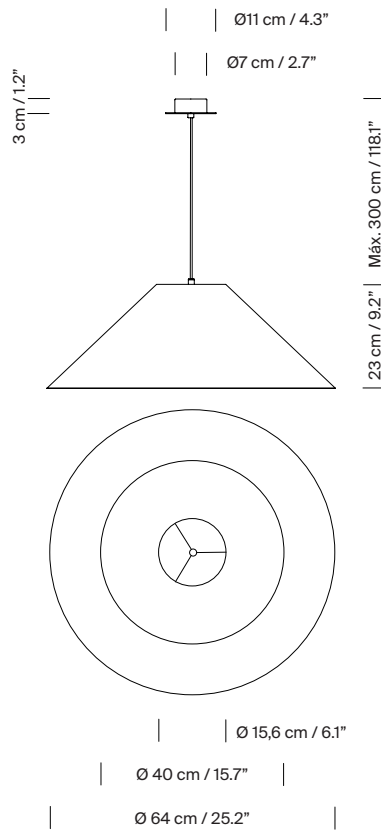

Model B: Sísísí Cónicas Planas MT5