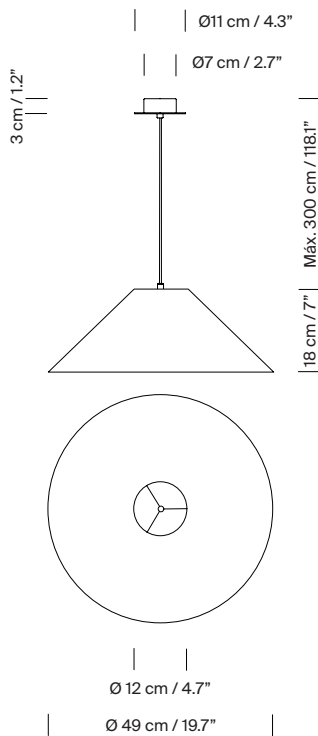

Sísísí Cónicas Planas

Gabriel Ordeig Cole. 1987

Pendant lamps

SANTA & COLE

Regulations:

CE
UNE-EN 60598
UNE-EN 55015
UNE-EN 60529

UL
Dry location only
UL-1598
E-336377

Maintenance:

Clean with a smooth cloth. Do not use ammonia, solvents or abrasive cleaning products.

Others:

The lamp is delivered in one package.
The assembly instructions are delivered with the product.

Model A: Sísísí Cónicas Planas MT4