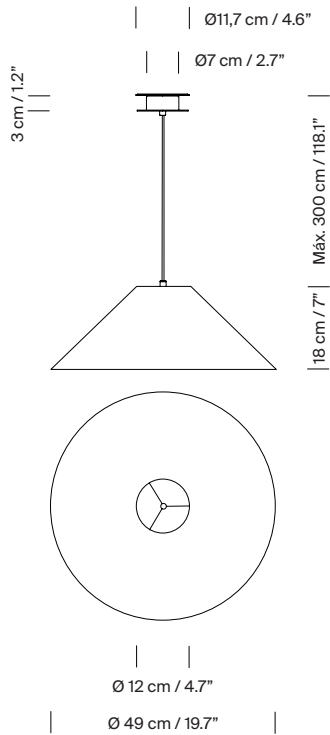

Sísís Cónicas Planas

Gabriel Ordeig Cole. 1987

Pendant lamps

Modelo A: Sísís Cónicas Planas MT4