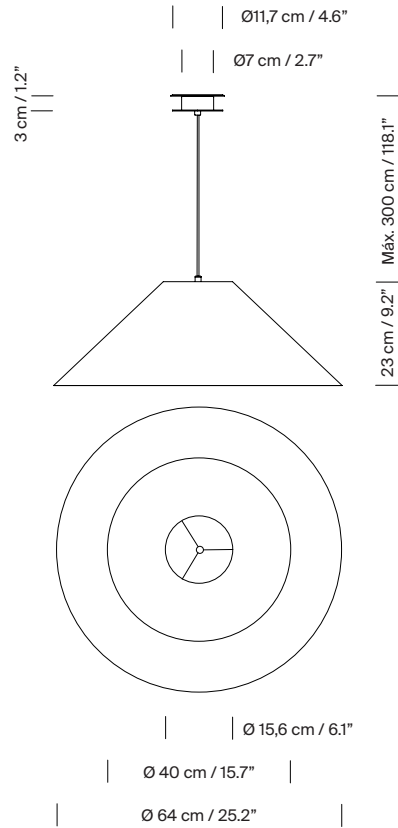

Modelo B: Sísís Cónicas Planas MT5

Collection:

Table lamps

Pendant lamps