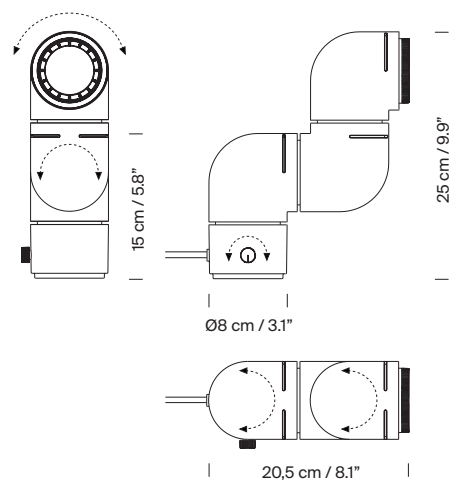

Beam 30°

Beam 50°

Regulations:

European version
UNE-EN 60598
UNE-EN 55015
UNE-EN 60529
UNE-EN 61000-3-2

American version
Dry location only
UL-153
E363621

Maintenance:

Clean with a smooth cloth. Do not use ammonia, solvents or abrasive cleaning products.

Others:

The lamp is delivered in one package.
The assembly instructions are delivered with the product.

Model: