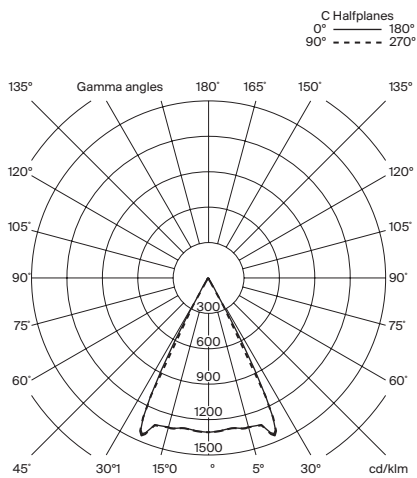

Beam 30°

Beam 50°

Regulations:

European version
UNE-EN 60598
UNE-EN 55015
UNE-EN 60529
UNE-EN 61000-3-2

American version
Dry location only
UL-153
E363621

Maintenance:

Clean with a smooth cloth. Do not use ammonia, solvents or abrasive cleaning products.

Others:

The lamp is delivered in one package.
The assembly instructions are delivered with the product.

Model: