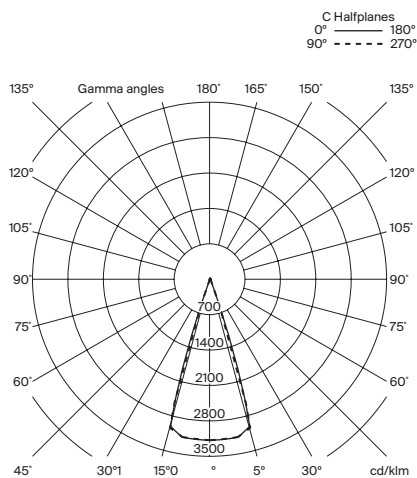

Beam 30°

Beam 50°

Regulations:

European version
UNE-EN 60598
UNE-EN 55015
UNE-EN 60529
UNE-EN 61000-3-2

American version
Dry location only
UL-153
E363621

Maintenance:

Clean with a smooth cloth. Do not use ammonia, solvents or abrasive cleaning products.

Others:

The lamp is delivered in one package.
The assembly instructions are delivered with the product.

Model: