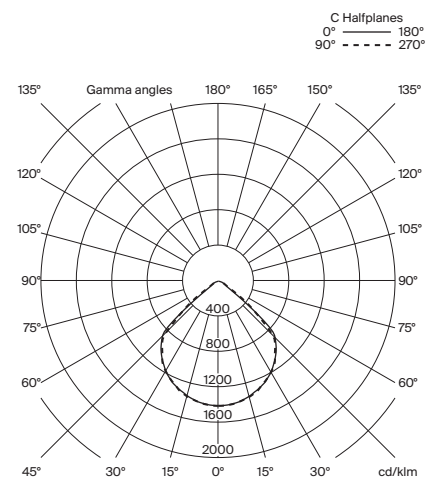

Vaso

Industrial Facility. 2022
Pendant lamps

SANTA & COLE

Industrial Facility explores the confluence between design and the world around us with a view that is both philosophical and pragmatic, following the premises of the Bauhaus. The lamp has been named Vaso, glass in Spanish, by the will of its London-based authors, alluding to the classic Tumbler glasses.

This conical-shaped light bell with its gently curved finish has a wide range of uses. One or many, for domestic or commercial environments. A timeless basic that is as simple as it is efficient. Delicate and pleasing to the eye, but also solid and elementary.

An elegant, repulsed aluminium body that resembles the angles of the light it provides: form follows function. Protected from the observer's view by an opaline diffuser, its proportions give it a generous, adjustable and non-dazzling beam of light, the result of the best LED technology.

General description:

Matte aluminium injection structure with integrated driver. 3 colour options: white grey, black and aluminium grey.
Primary optics with tempered glass cover.
Metallic circular canopy included.
Suitable for Junction Box (American version).
Electric cable length: 4 m / 157.5"

Approximate weight (unpacked):

3,5 kg / 7.7 lb

Technical information:

Light source included (dimmable).
COB LEDs module

Rated input wattage: 40 W
Operating current: 700 mA
CCT: 2.700 K
CRI: 90
Lifetime: 40.000 h
Luminous flux: 2.840 lm

Built-in adjustable LED.

European version: suitable for dimming 1-10V / DALI. Not included external dimmer switch.
American version: suitable for dimming 1-10V. Not included external dimmer switch.
Suitable for indoor.

Input voltage: 90 ~ 305 Vac.
(50 Hz / 60 Hz). According to destinatio