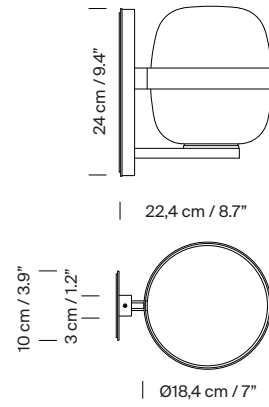

Model (American version):