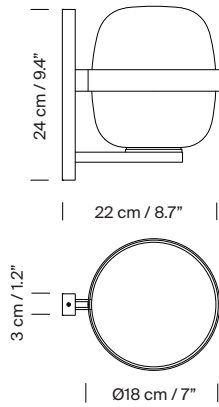

Maintenance:

Clean with a smooth cloth. Do not use ammonia, solvents or abrasive cleaning products.

Others:

The lamp is delivered in one package.
The assembly instructions are delivered with the product.

Model (European version):