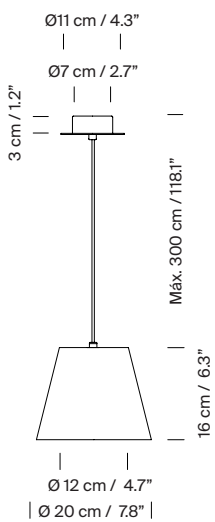

Sísís cónicas

Santa & Cole Team. 1993
Pendant lamp

Regulations:

European version
UNE-EN 60598
UNE-EN 55015
UNE-EN 60529

American version
Dry location only
UL-1598
E-353545

Maintenance:

Clean with a smooth cloth. Do not use ammonia, solvents or abrasive cleaning products.

Others:

The lamp is delivered in different packages.
The assembly instructions are delivered with the product.

Models (European version):

Model A: PT1