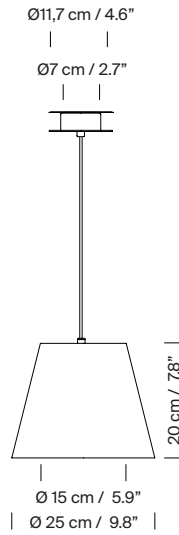

Model B: MT1