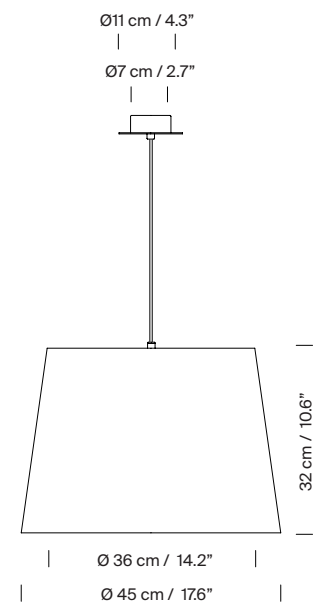

Model D: GT1