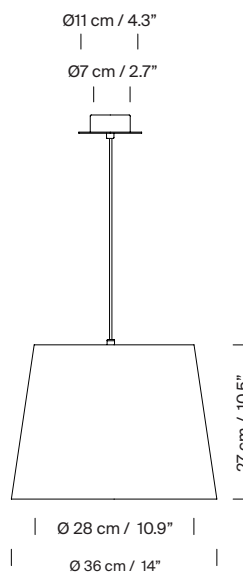

Model C: GT3