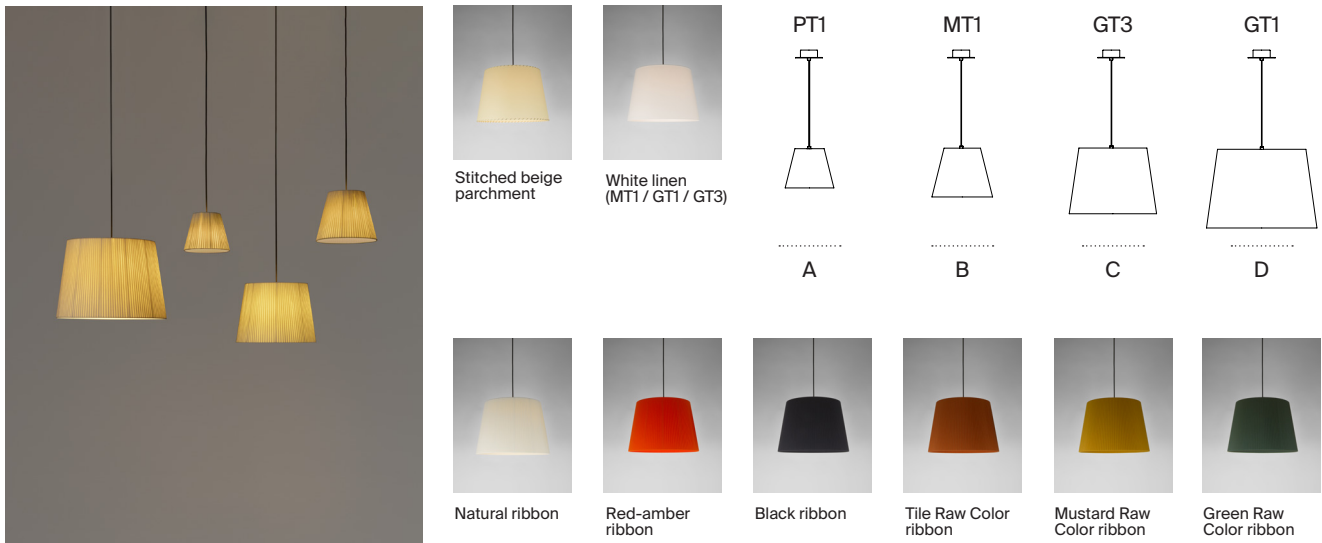

## Sísí cónicas

Santa & Cole Team. 1993  
Pendant lamp

The conical shape group has multiple finishes and sizes. It consists of four sizes: PT1, MT1, GT1 and GT3, and has three different material options: parchment, ribbon or linen.

### General description:

(A) Shade available in 7 finishes: Stitched beige parchment; natural, red-amber or black ribbon and tile, mustard or green Raw Color ribbon.

(B / C / D) Shade available in 8 finishes: Stitched beige parchment; natural, red-amber or black ribbon and tile, mustard or green Raw Color ribbon and white linen.

Circular metallic canopy satin nickel or textured white, black finished (A / B / C) for a simple lamp socket, (D) for a double or simple lamp socket. Suitable for side entry adaptor.

Electric cable length: 3 m / 118.1"