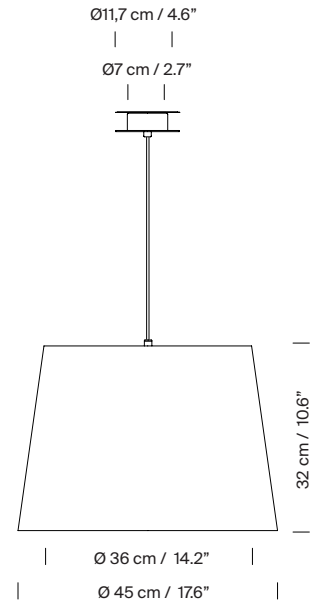

Model D: GT1

Collection:

Table lamps

Pendant lamps