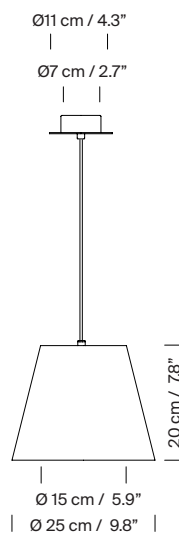

Model B: MT1